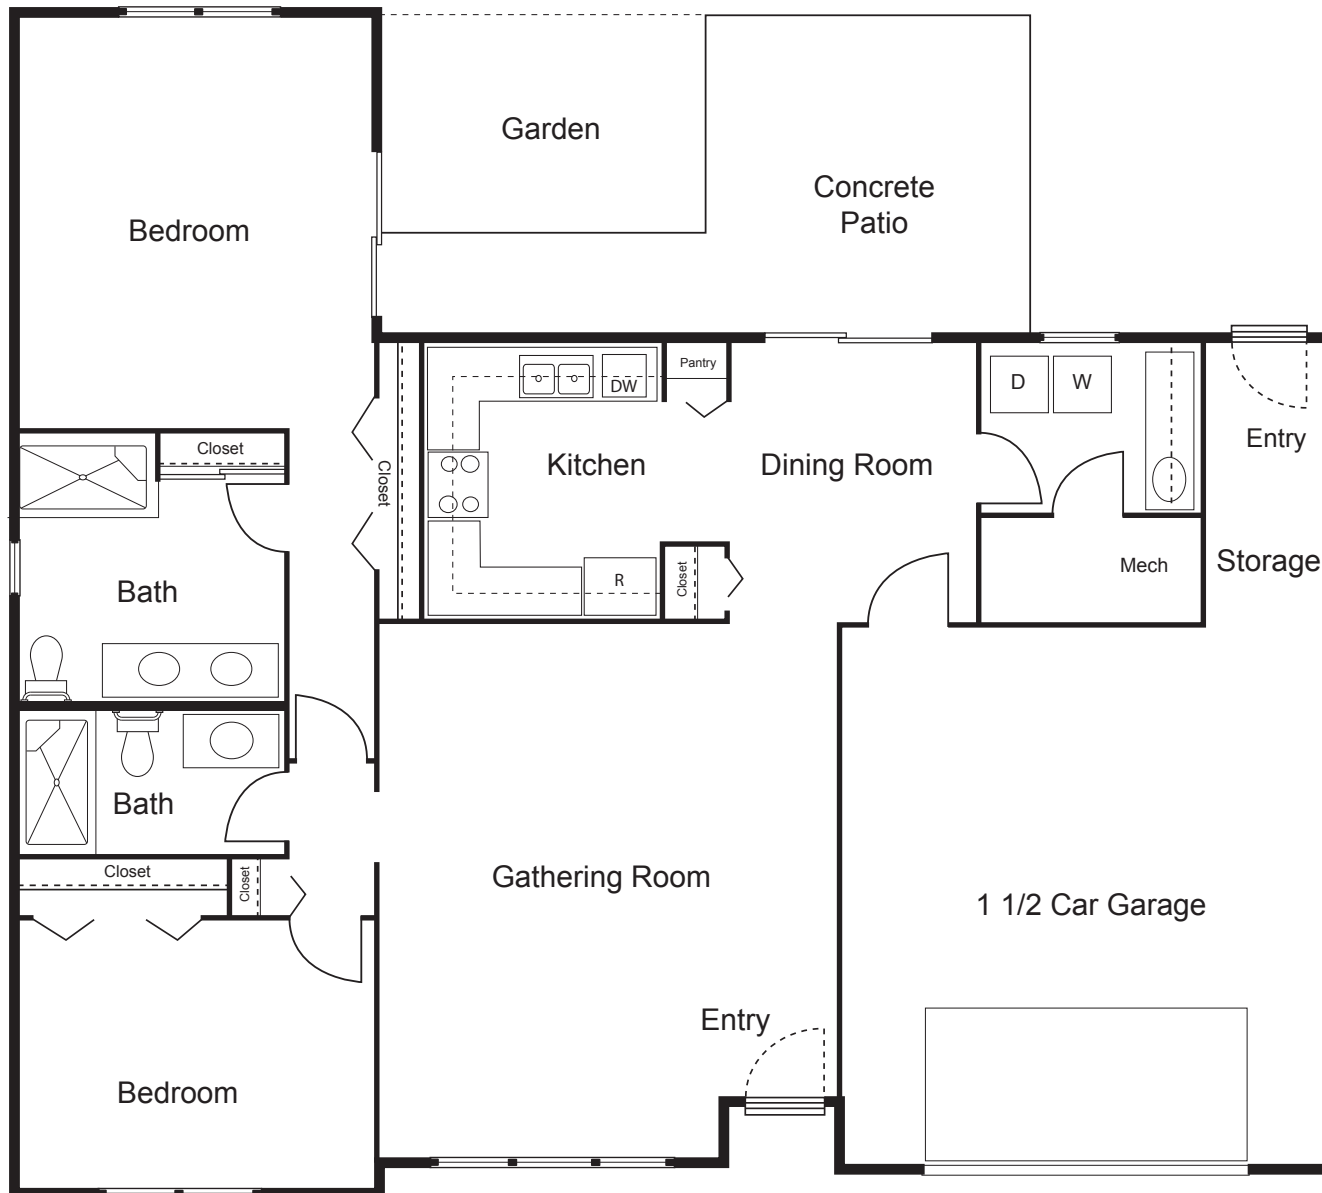

Ohio Living

Swan Creek

5916 Cresthaven Lane
Toledo, Ohio 43614
419.865.4445 | ohioliving.org

Maumee Villa Home **2 Bedroom | 2 Bath | 1200 Sq. Ft.**